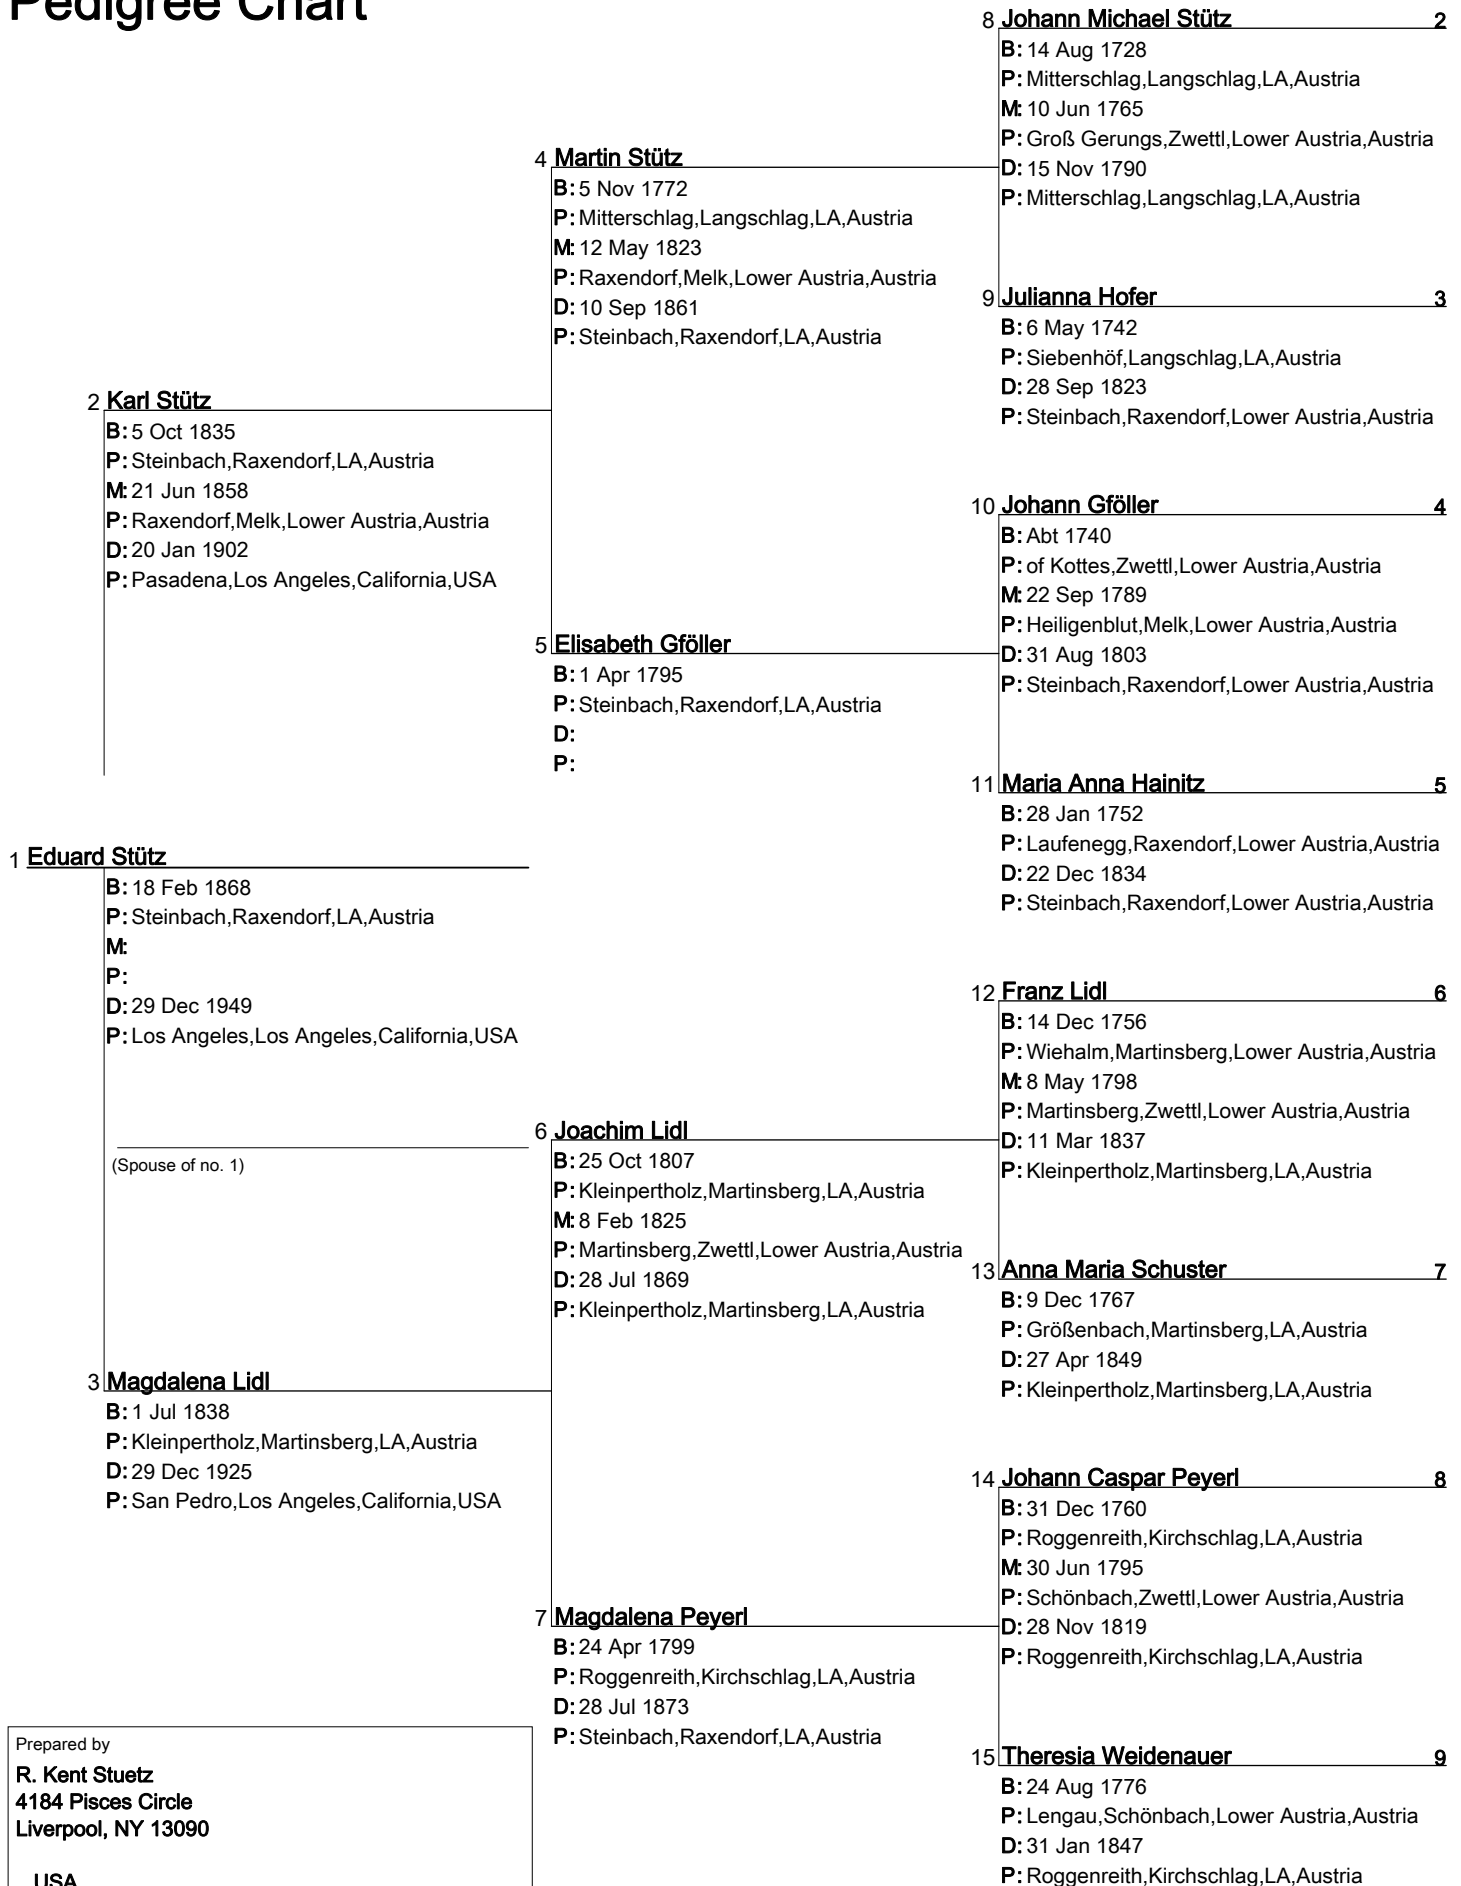

Pedigree Chart

Pedigree Chart

No. 1 on this chart is the same as no. 8 on chart no. 1

Pedigree Chart

No. 1 on this chart is the same as no. 9 on chart no. 1

Prepared by R. Kent Stuetz 4184 Pisces Circle Liverpool, NY 13090 USA	
Telephone (315) 652-8251	Date prepared 10 May 2007