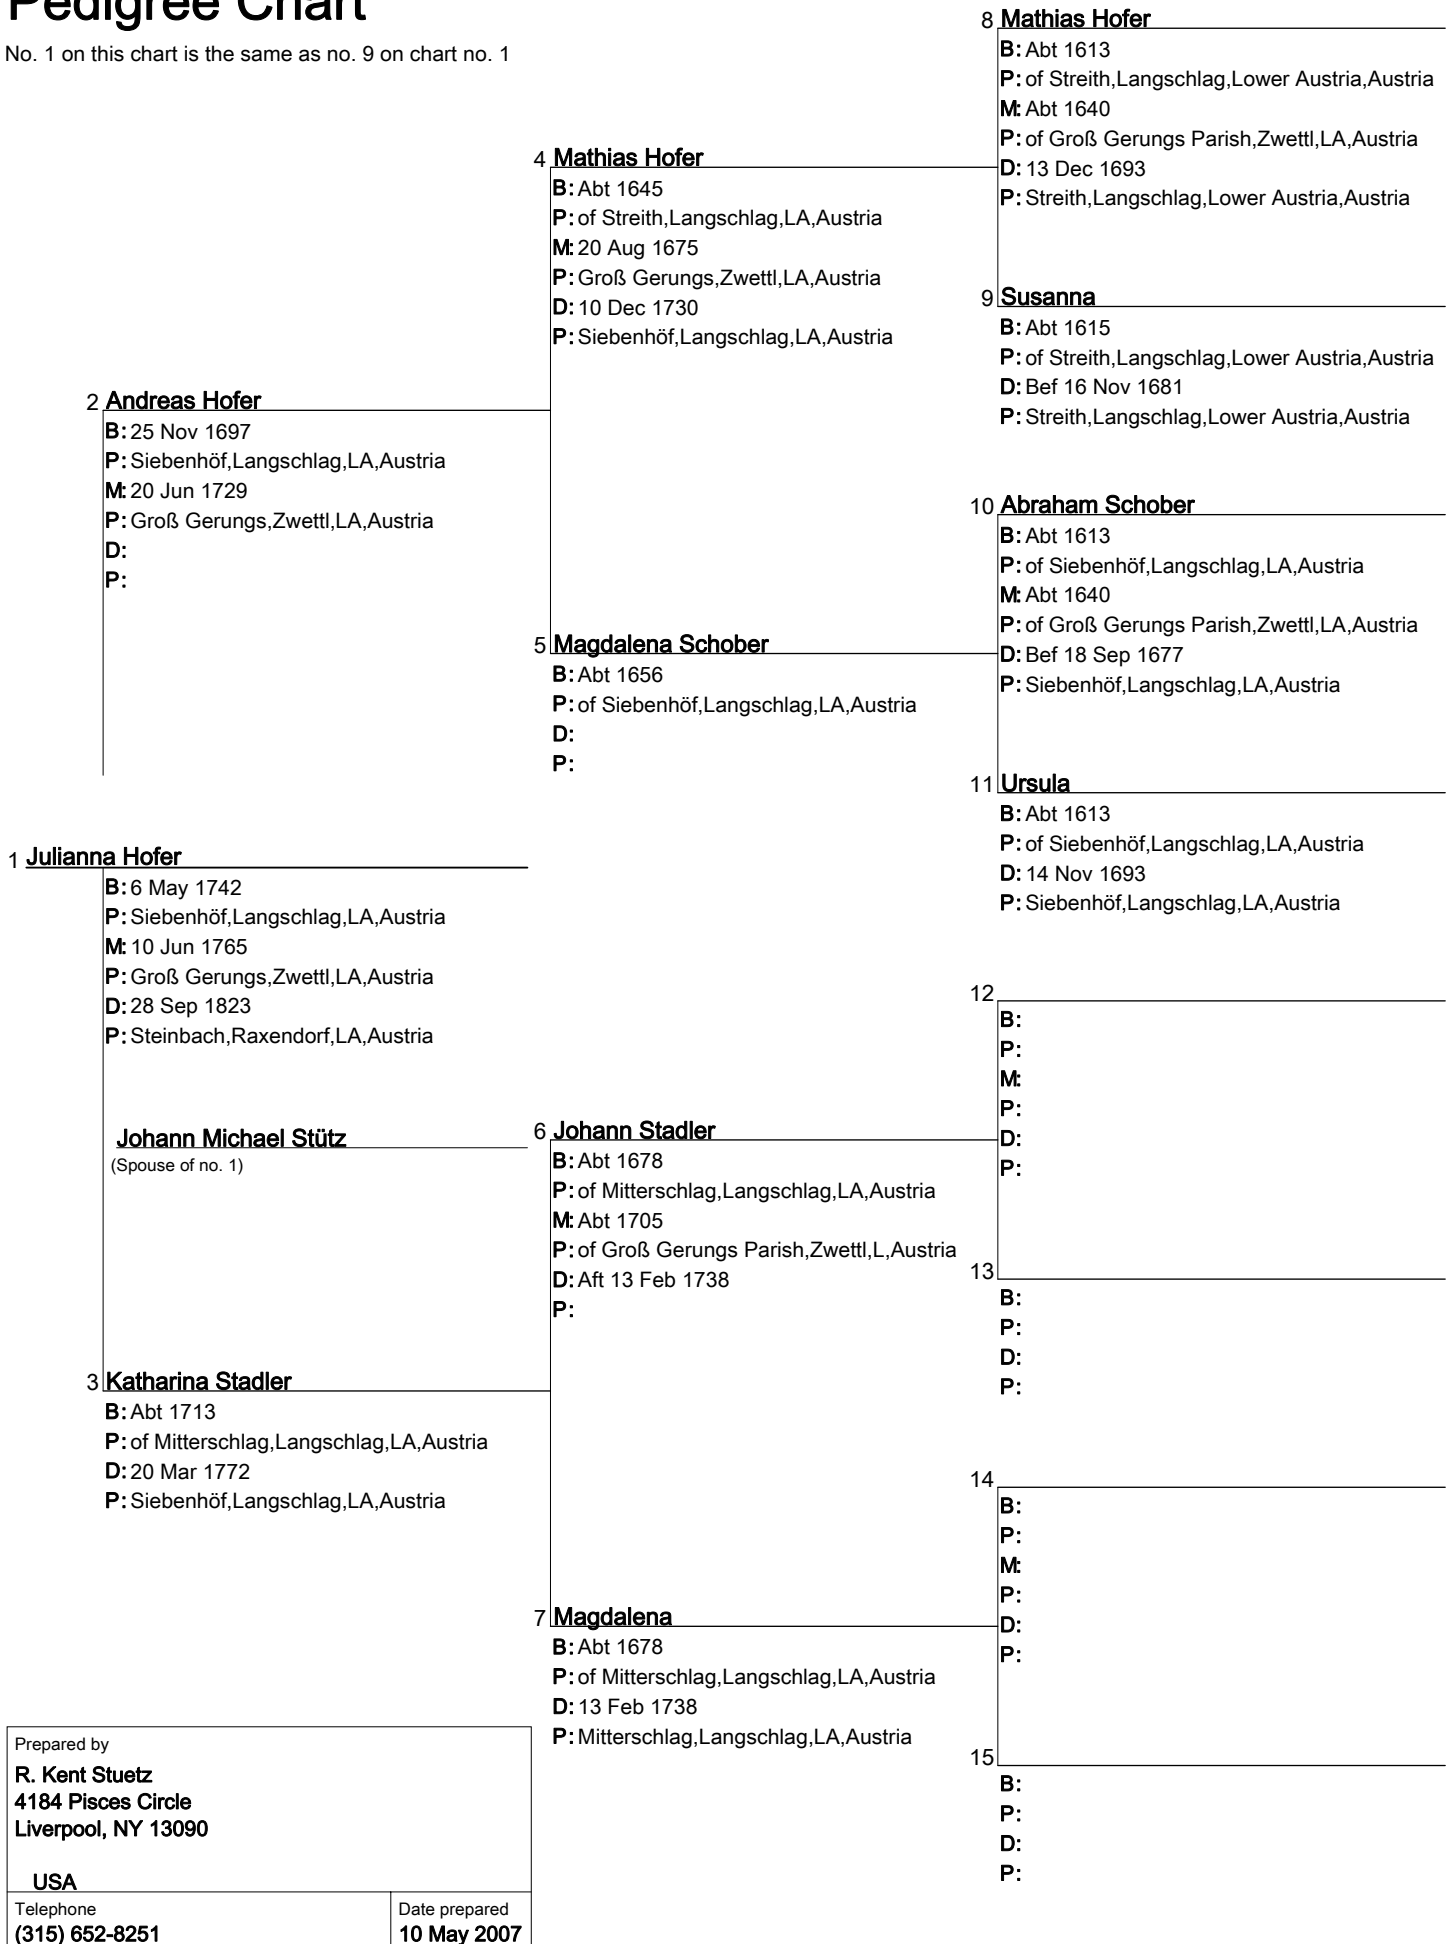

Pedigree Chart

Pedigree Chart

No. 1 on this chart is the same as no. 8 on chart no. 1

Pedigree Chart

No. 1 on this chart is the same as no. 9 on chart no. 1

Prepared by R. Kent Stuetz 4184 Pisces Circle Liverpool, NY 13090 USA	
Telephone (315) 652-8251	Date prepared 10 May 2007