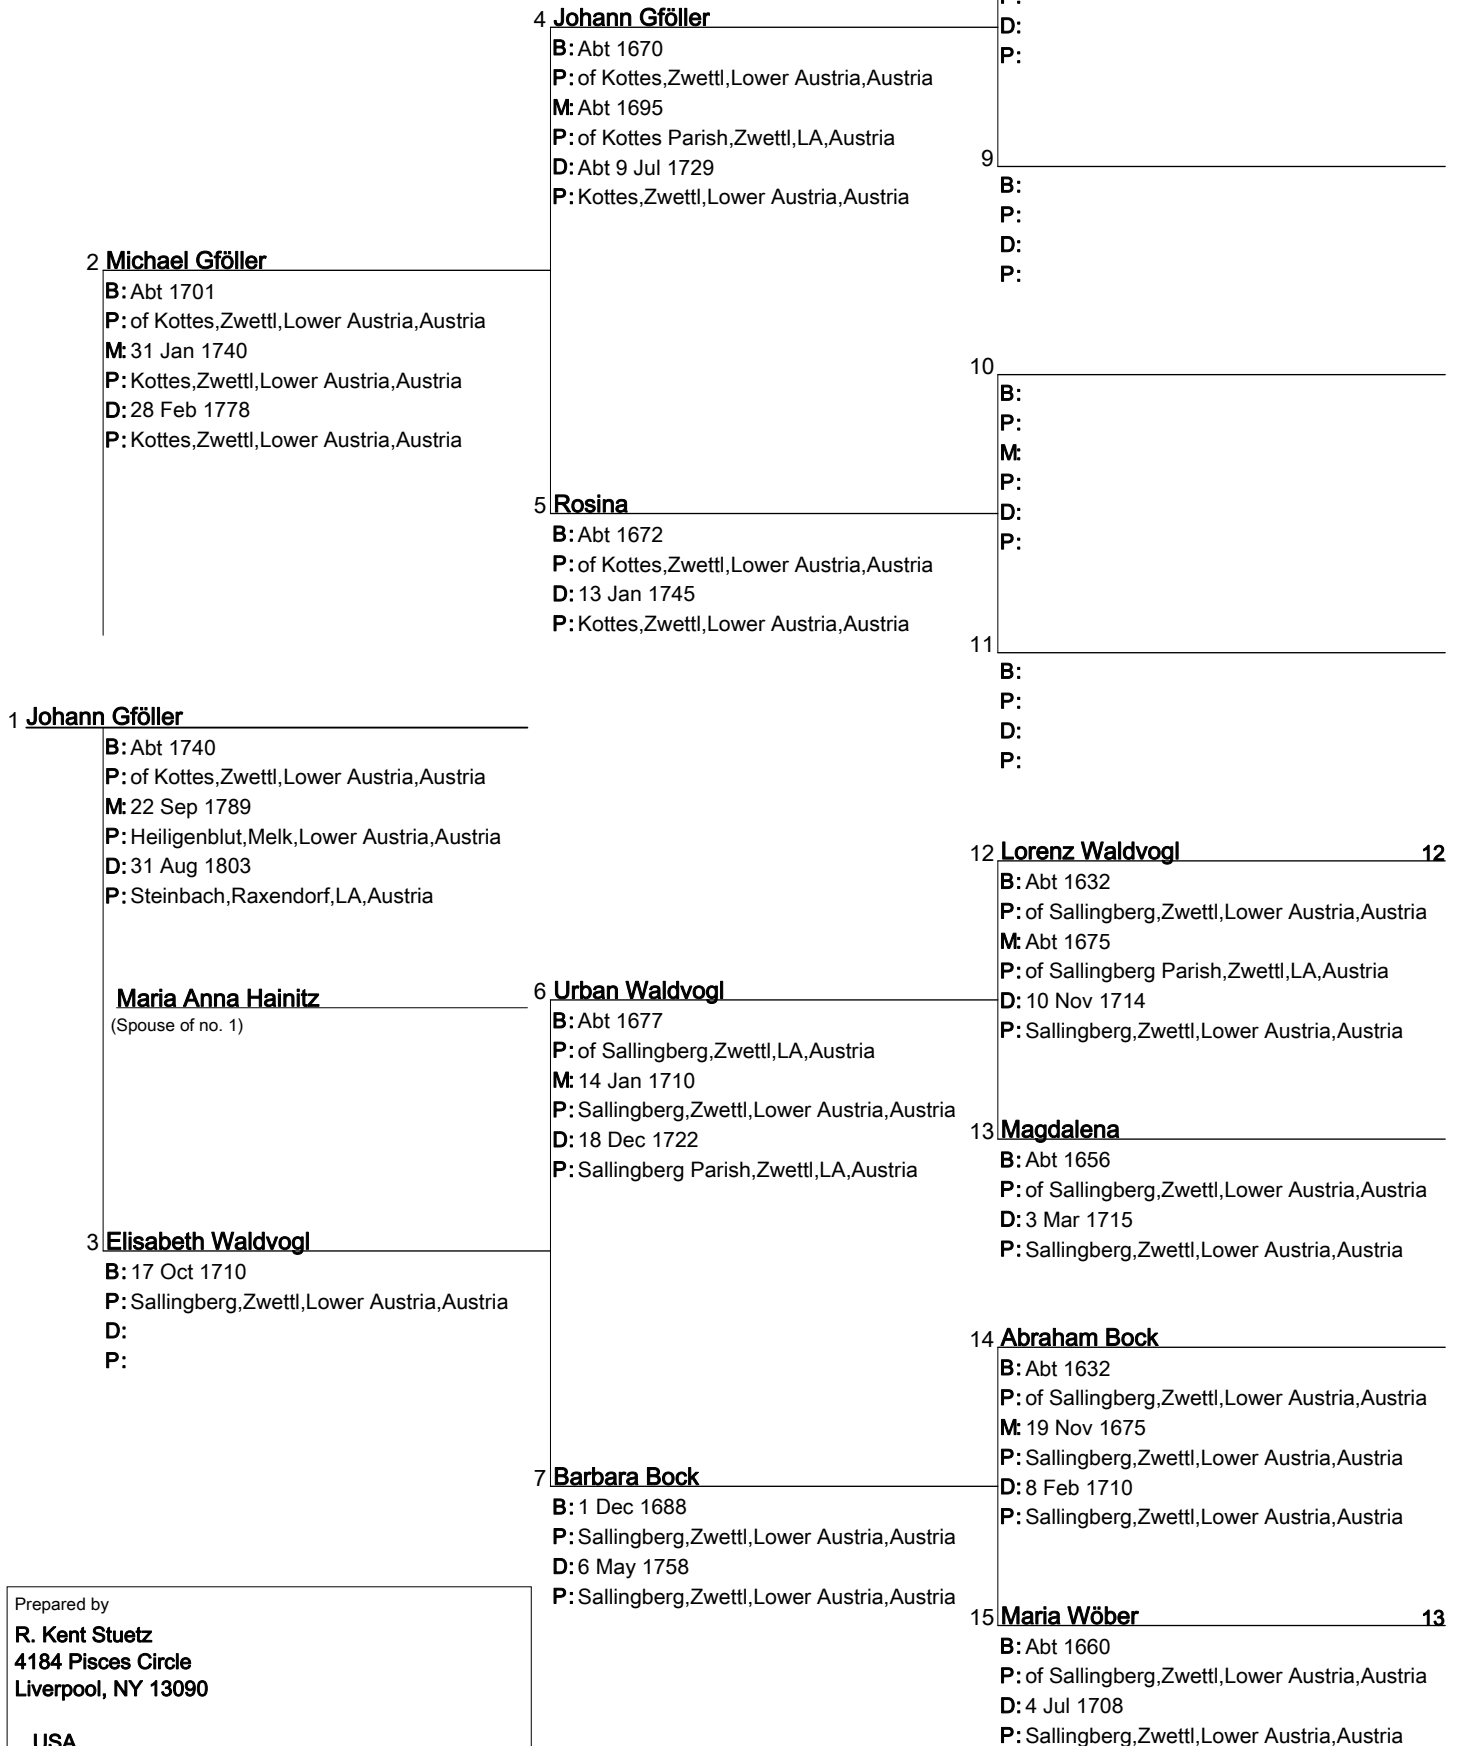

Pedigree Chart

No. 1 on this chart is the same as no. 10 on chart no. 1

Prepared by R. Kent Stuetz 4184 Pisces Circle Liverpool, NY 13090	
USA	
Telephone (315) 652-8251	Date prepared 10 May 2007