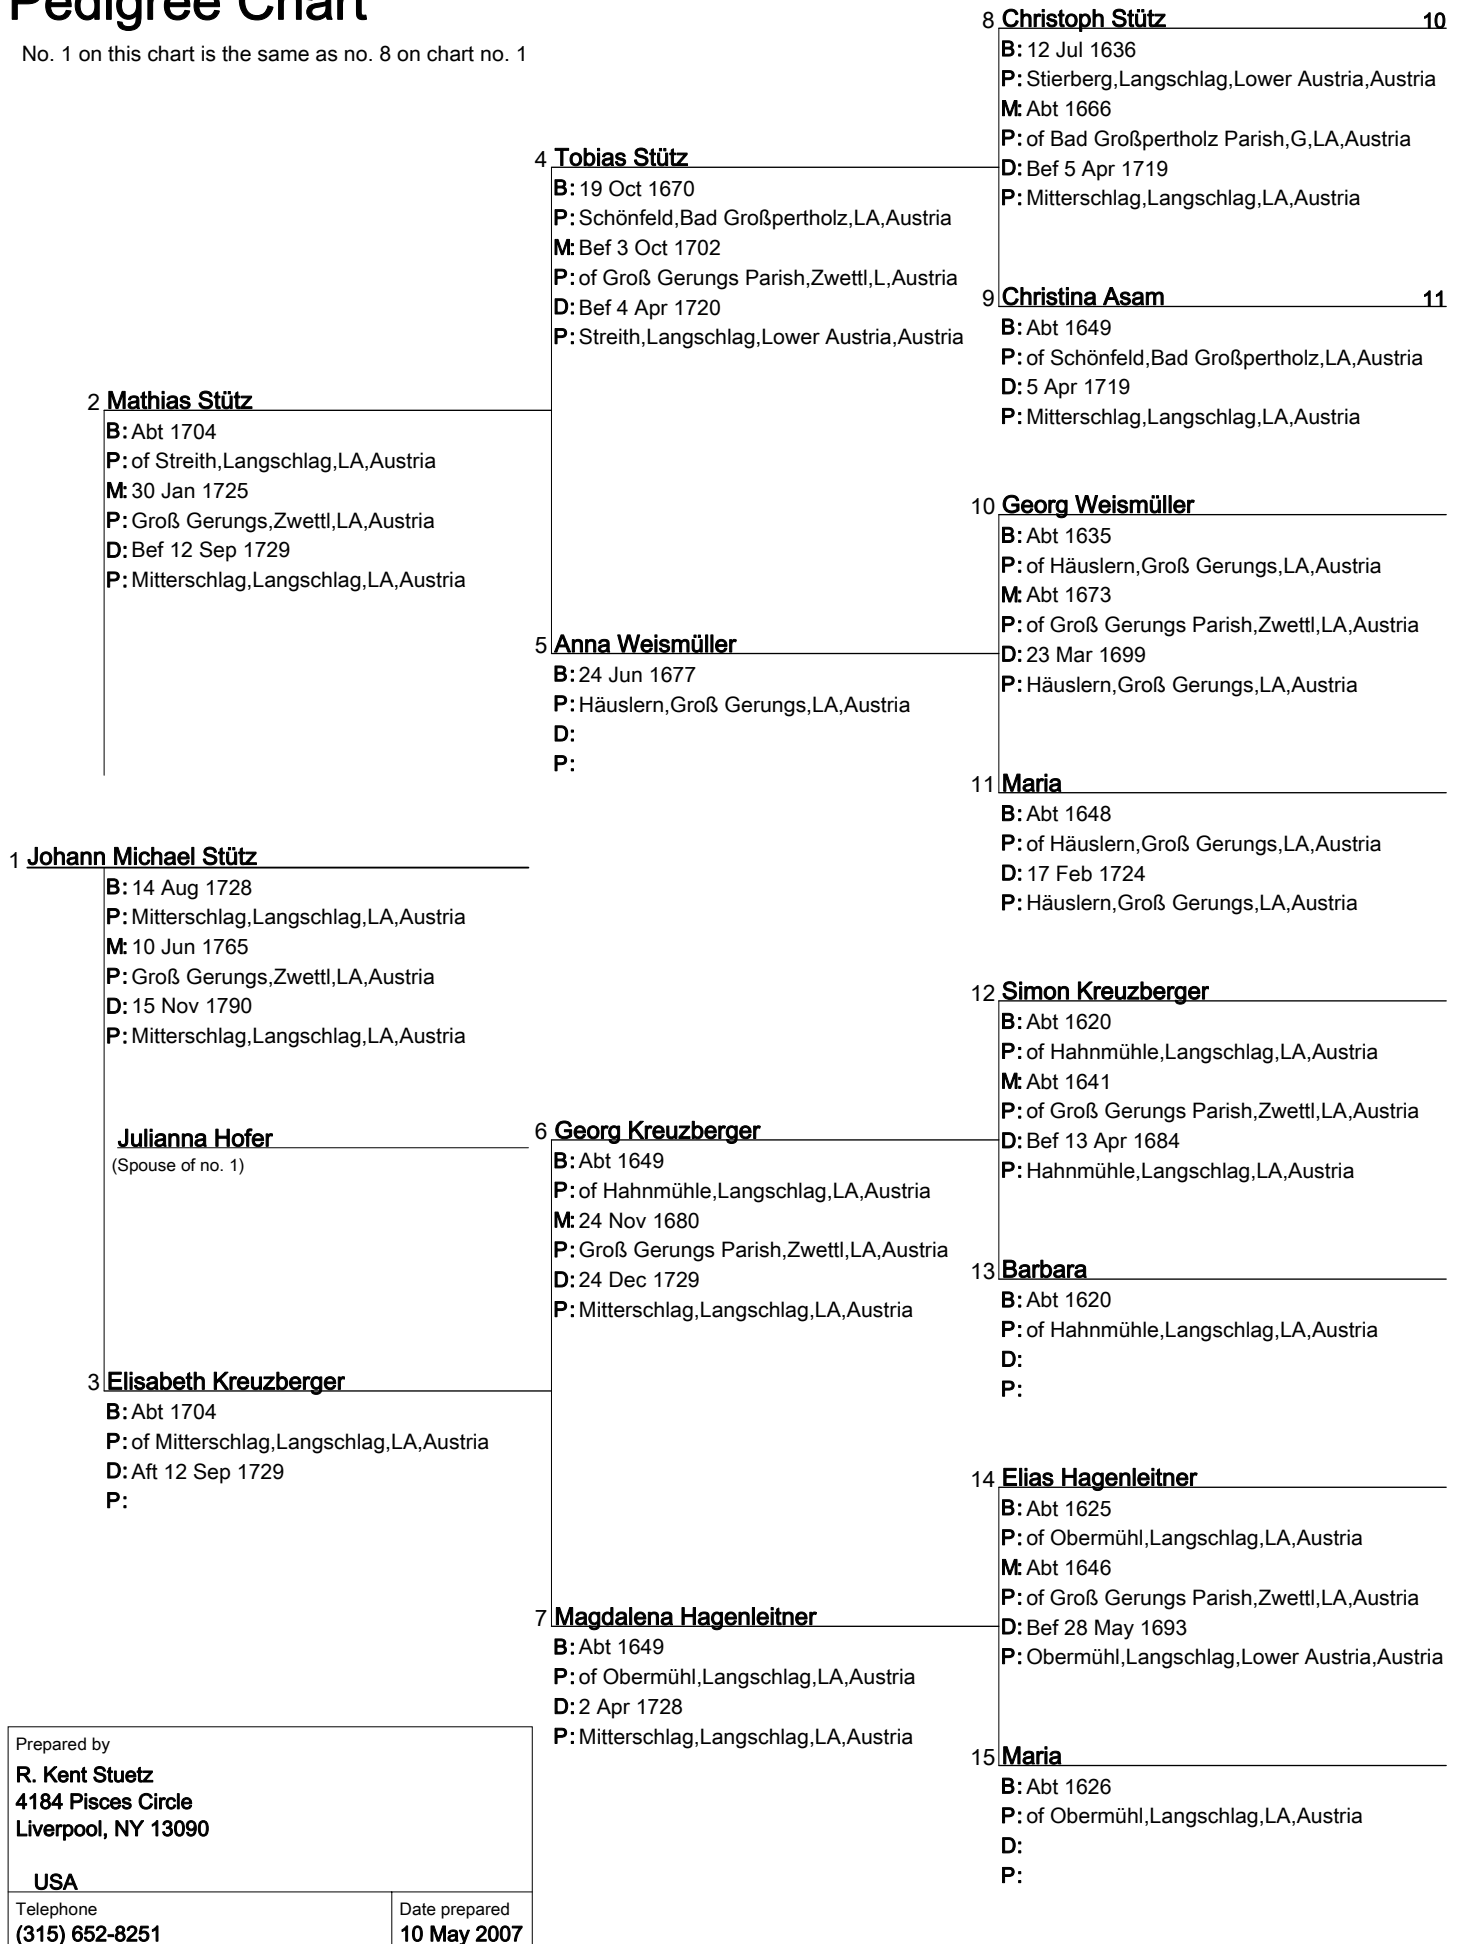

Pedigree Chart

Pedigree Chart

No. 1 on this chart is the same as no. 8 on chart no. 1

Pedigree Chart

No. 1 on this chart is the same as no. 9 on chart no. 1

Prepared by R. Kent Stuetz 4184 Pisces Circle Liverpool, NY 13090 USA	
Telephone (315) 652-8251	Date prepared 10 May 2007